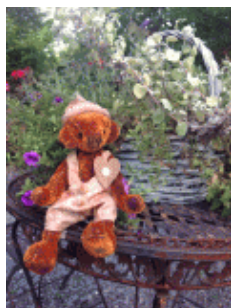

*Remy*

27 cm | ref. ours-827  
105,00 €

*Léa*

14 cm | ref. ours-821  
65,00 €

*Ralph*

21 cm | ref. ours-811  
80,00 €

*Louise*

25 cm | ref. ours-810  
95,00 €

*Charly*

25 cm | ref. ours-808  
95,00 €

*Eulalie*

35 cm | ref. ours-801  
135,00 €

*Aurore*

33 cm | ref. ours-767  
125,00 €

*Eve*

32 cm | ref. ours-759  
140,00 €