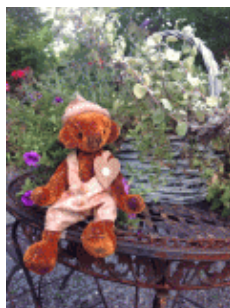

*Remy*

27 cm | ref. ours-827  
105,00 €

*Léa*

14 cm | ref. ours-821  
65,00 €

*Ralph*

21 cm | ref. ours-811  
80,00 €

*Louise*

25 cm | ref. ours-810  
95,00 €

*Charly*

25 cm | ref. ours-808  
95,00 €

*Eulalie*

35 cm | ref. ours-801  
135,00 €

*Aurore*

33 cm | ref. ours-767  
125,00 €

*Eve*

32 cm | ref. ours-759  
140,00 €